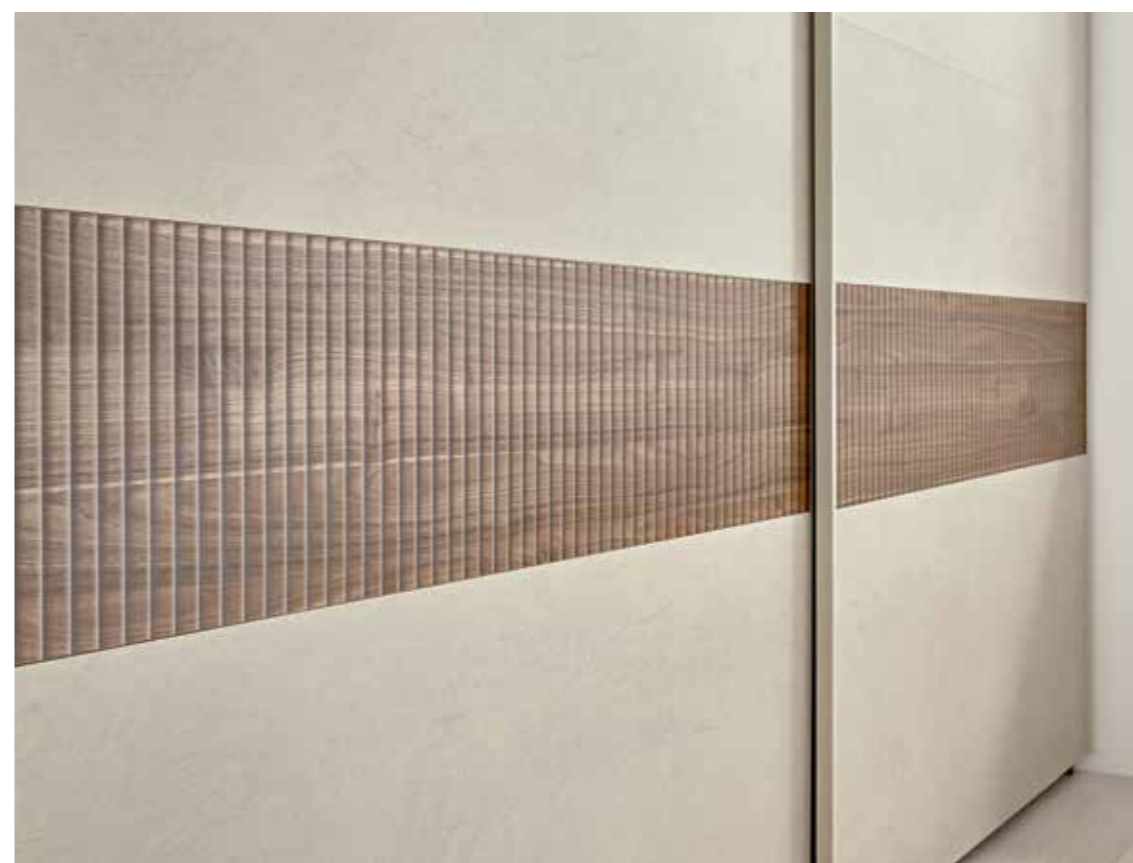

€ 210,00

BOISERIE H.248 CM - 1 SPECCHIO 2 RIPIANI
BOISERIE H.248 CM - 1 MIRROR 2 SHELVES
NOCE DARK
DARK WALNUT

€ 160,00

Amalti COMP11

Finitura Bianco Opaco / Noce Dark
Finishing Matt White / Dark Walnut

COPPIA COMODINI 1 CASSETTO TOP IN FOLDING
SET OF 2 NIGHTSTANDS 1 DRAWER FOLDING TOP
BIANCO OPACO - NOCE DARK
WHITE MATT - DARK WALNUT
FULL