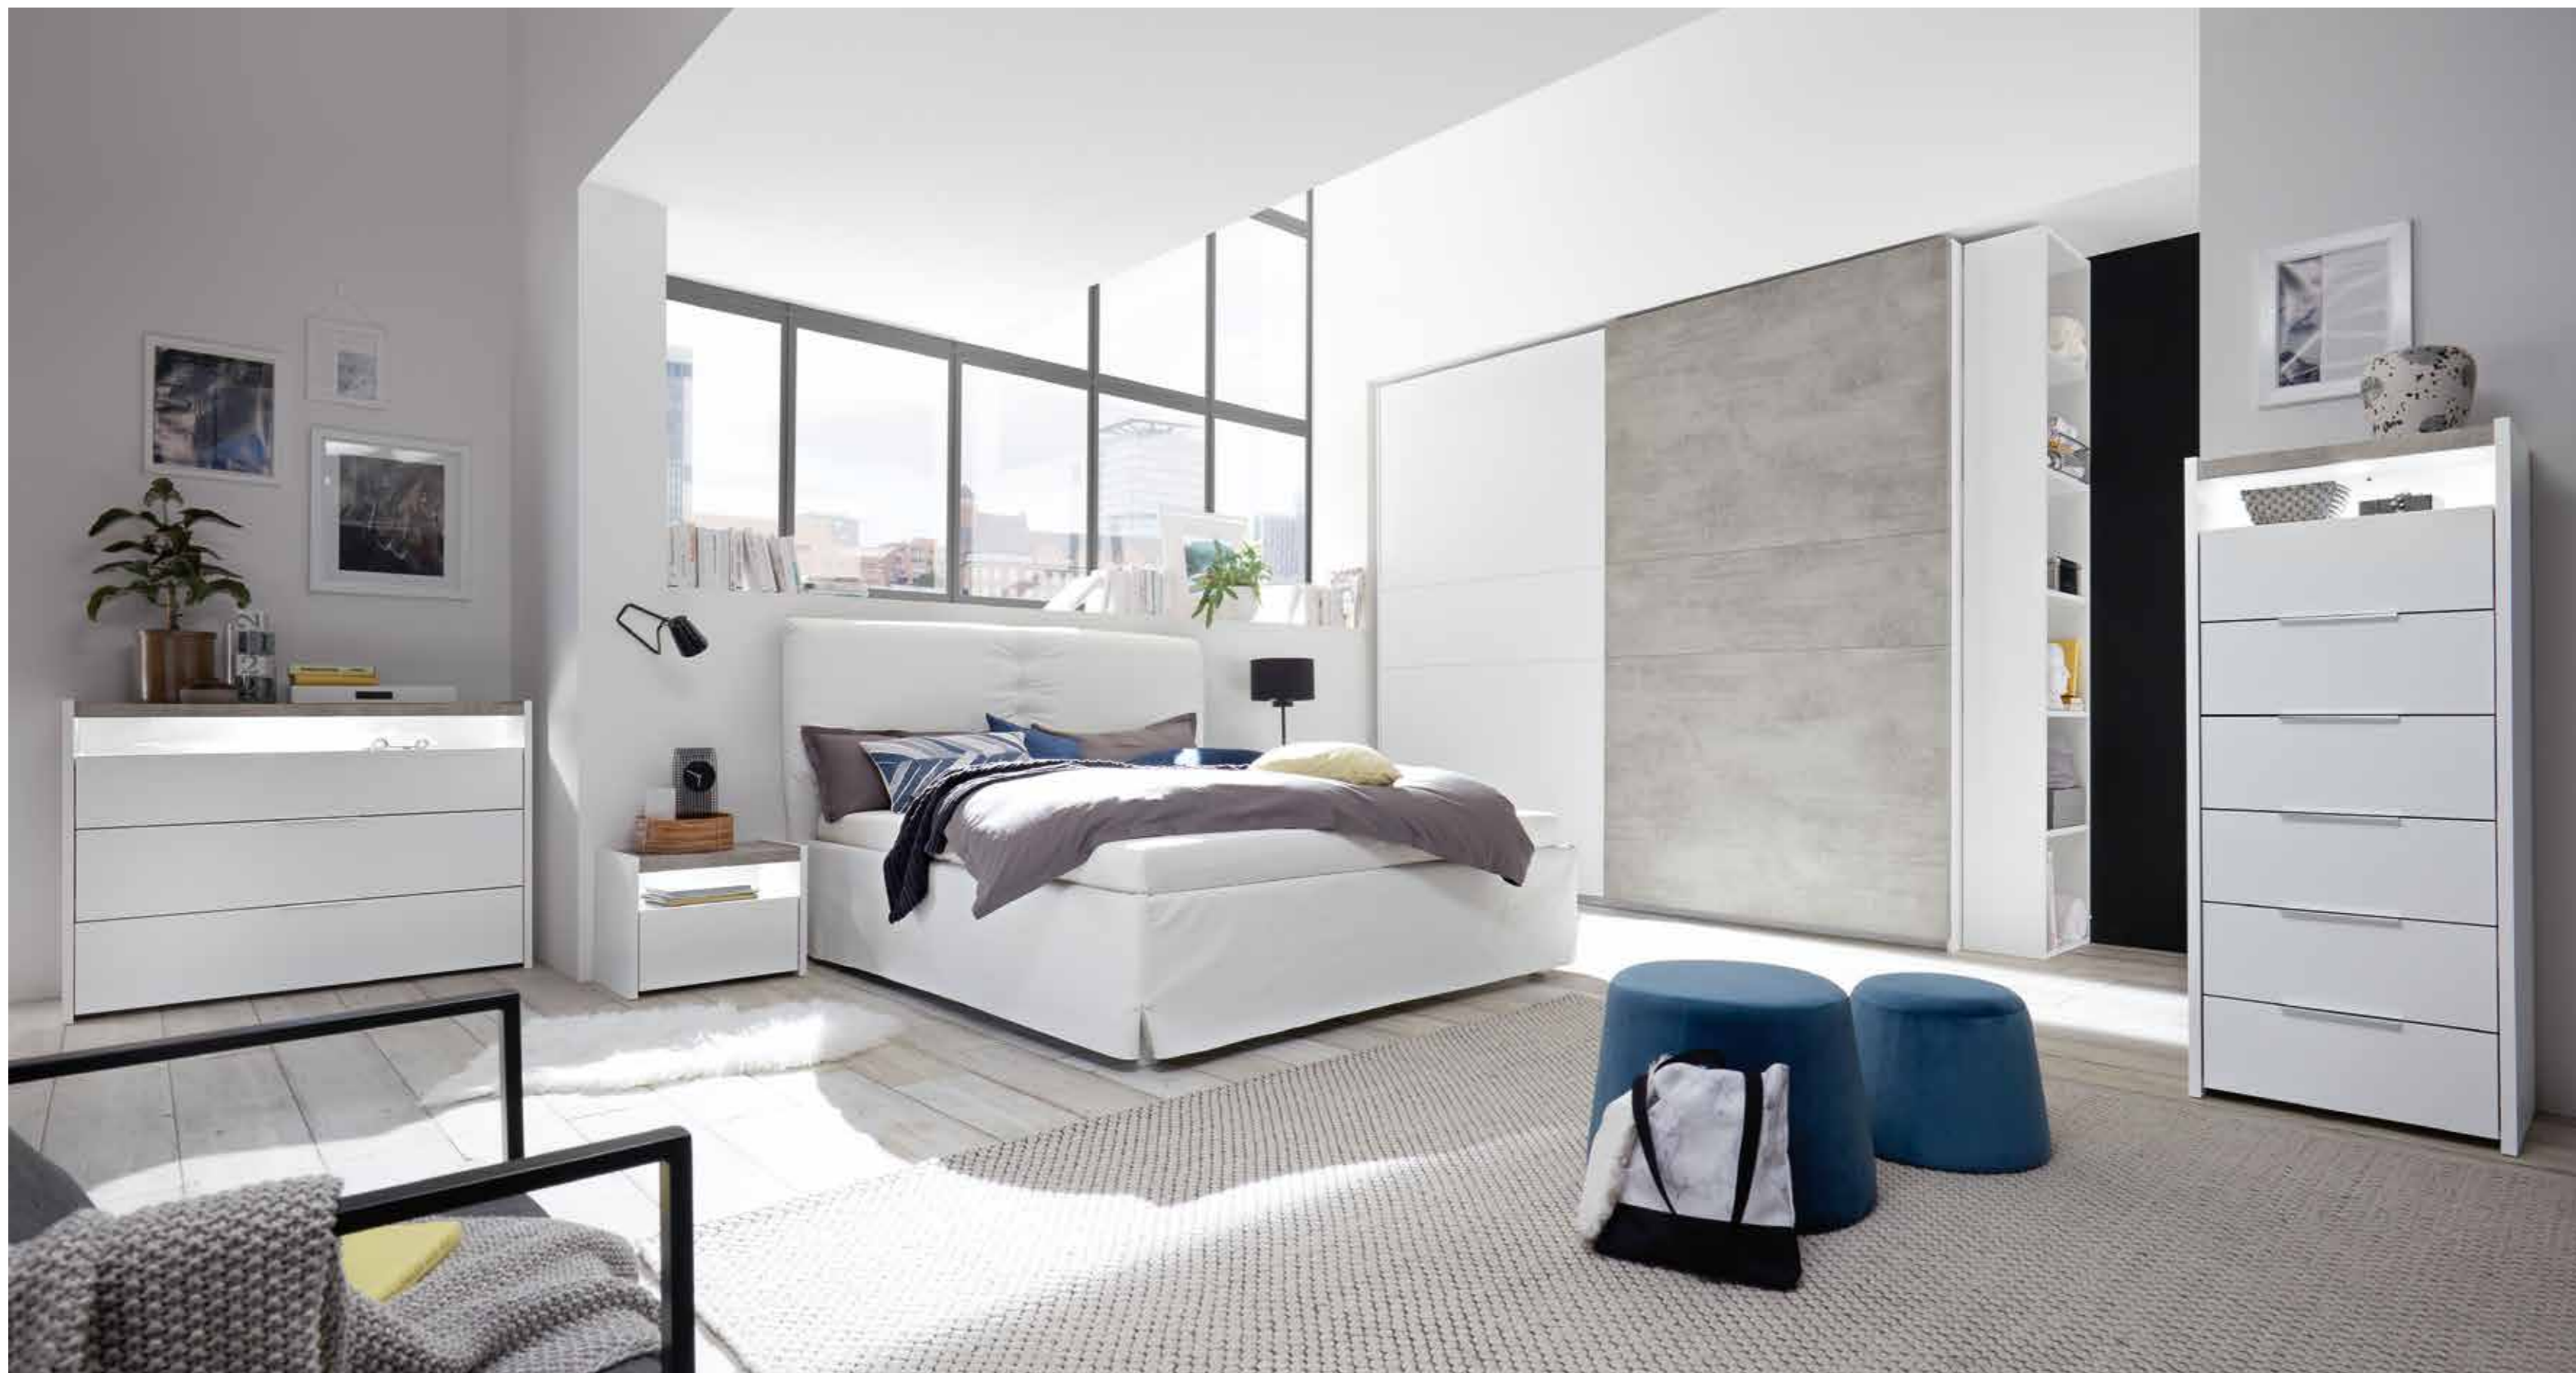

Amalti COMP02

Finitura Bianco Opaco / Cemento
Finishing Matt White / Beton

COMO 3 CASSETTI TOP IN FOLDING
3 DRAWERS DRESSER FOLDING TOP
BIANCO OPACO - CEMENTO
WHITE MATT - BETON
FULL

€ 280,00

COPPIA COMODINI 1 CASSETTO TOP IN FOLDING
SET OF 2 NIGHTSTANDS 1 DRAWER FOLDING TOP
BIANCO OPACO - CEMENTO
WHITE MATT - BETON
FULL

€ 170,00

LETTO 162X200 CON CONTENITORE
BED 162X200 WITH BOX CONTAINER
ECOPELLE BIANCA
WHITE FAKE LEATHER
FULL

€ 560,00

ARMADIO 275X248
WARDROBE 275X248
BIANCO OPACO - CEMENTO
WHITE MATT - BETON
FULL

€ 840,00

LIBRERIA 5 MENSOLE
BOOKCASE 5 SHELVES
BIANCO OPACO - CEMENTO
WHITE MATT

€ 180,00

SETTIMINO 6 CASSETTI TOP IN FOLDING
6 DRAWERS CHEST FOLDING TOP
BIANCO OPACO - CEMENTO
WHITE MATT - BETON
FULL

€ 300,00