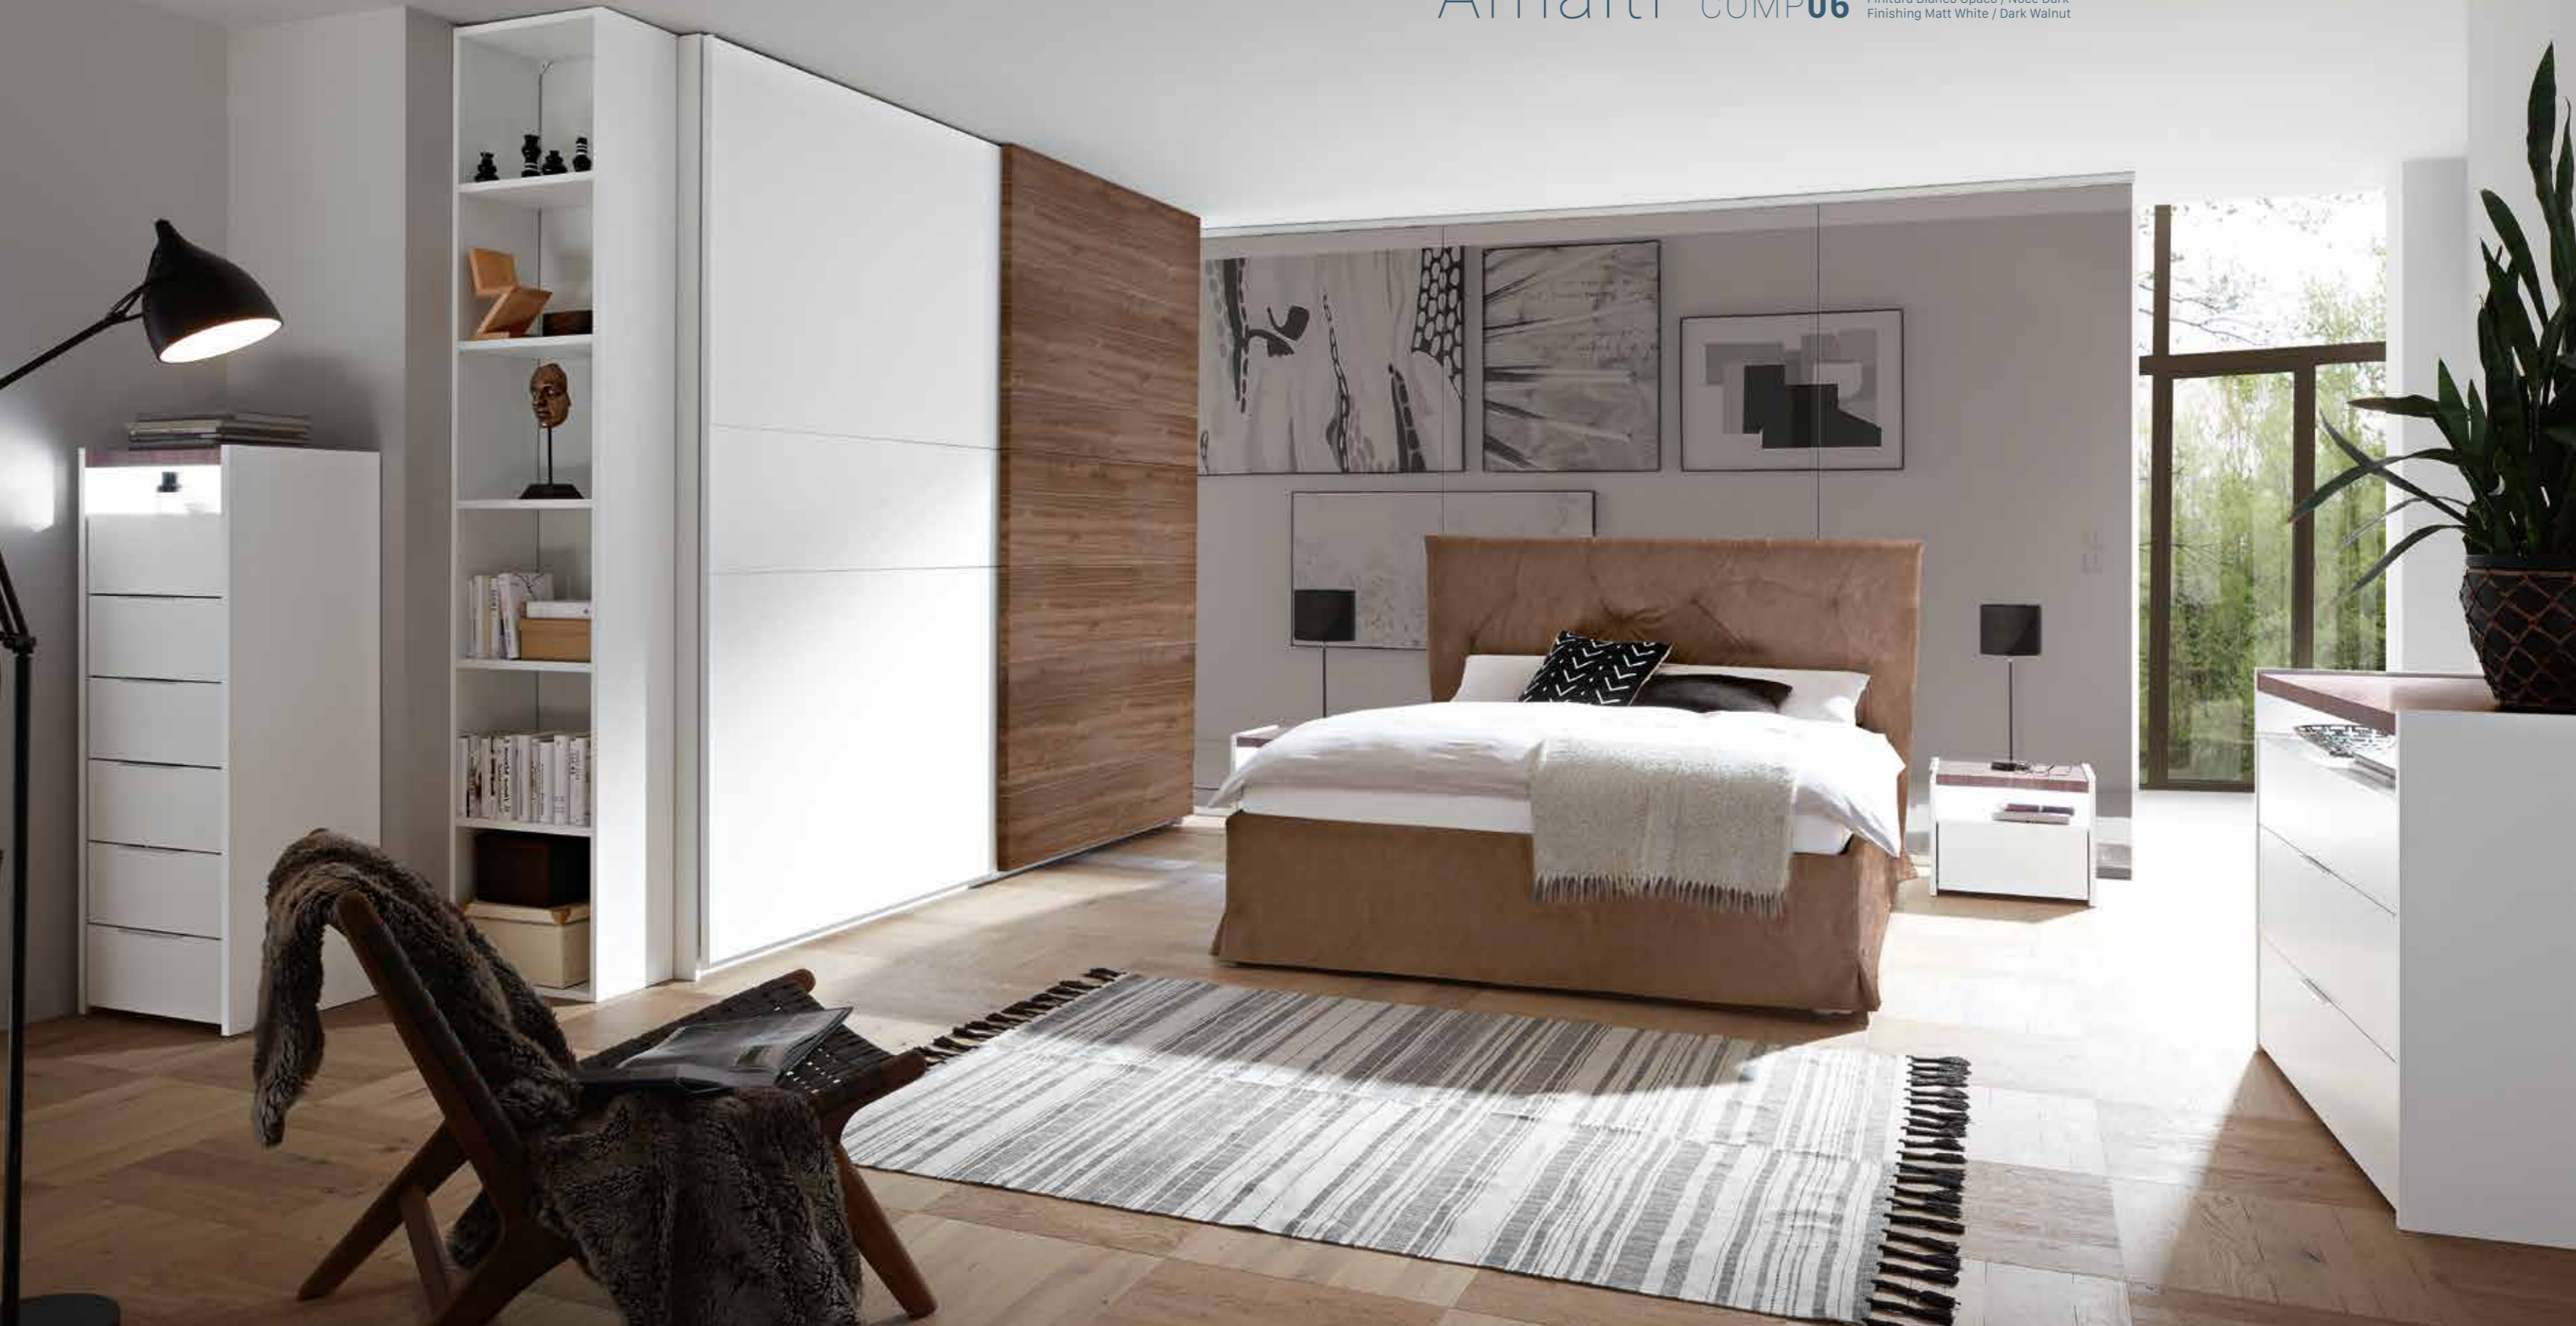

SETTIMINO 6 CASSETTI TOP IN FOLDING
6 DRAWERS CHEST FOLDING TOP
BIANCO OPACO – NOCE DARK
WHITE MATT – DARK WALNUT
FULL

€ 300,00

LIBRERIA 5 MENSOLE
BOOKCASE WITH 5 SHELVES
BIANCO OPACO
WHITE MATT

€ 180,00

ARMADIO 275X248
WARDROBE 275X248
BIANCO OPACO – NOCE DARK
WHITE MATT – DARK WALNUT
FULL

€ 840,00

LETTO 162,5X200 CON CONTENITORE
BED 162,5X200 WITH BOX CONTAINER
ECOPELLE TABACCO
TOBACCO FAKE LEATHER
ALPACA

€ 590,00

COPPIA COMODINI 1 CASSETTO TOP IN FOLDING
SET OF 2 NIGHTSTANDS 1 DRAWER FOLDING TOP
BIANCO OPACO – NOCE DARK
WHITE MATT – DARK WALNUT
FULL

€ 170,00

COMÒ 3 CASSETTI TOP IN FOLDING
3 DRAWERS DRESSER FOLDING TOP
BIANCO OPACO – NOCE DARK
WHITE MATT – DARK WALNUT
FULL

€ 280,00