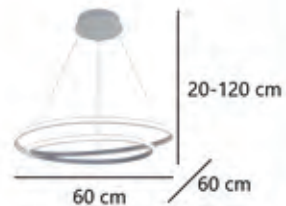

619

60258

45W/4275LM/4000K

A PT
M AC

60257

45W/4275LM/4000K

A NG
M AC

BARANO