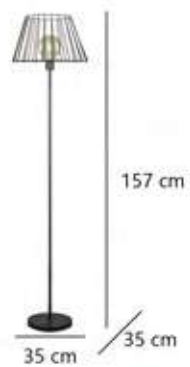

10772

1 X E-27
NG
MT