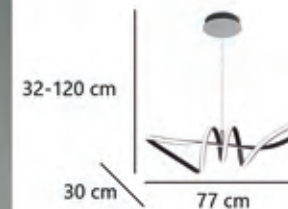

IRENE

60256

60W/5700LM/4000K
PT
AC

628

IRENE

60255

60W/5700LM/4000K
NG
AC

629