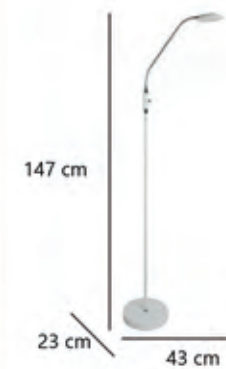

212

NAO

10304

5W/500LM/4000K
BL/CR
MT

10304