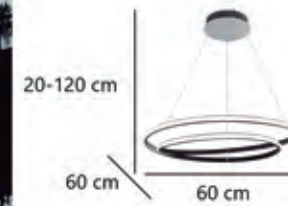

619

60258

45W/4275LM/4000K

A PT
M AC

60257

45W/4275LM/4000K

A NG
M AC

BARANO